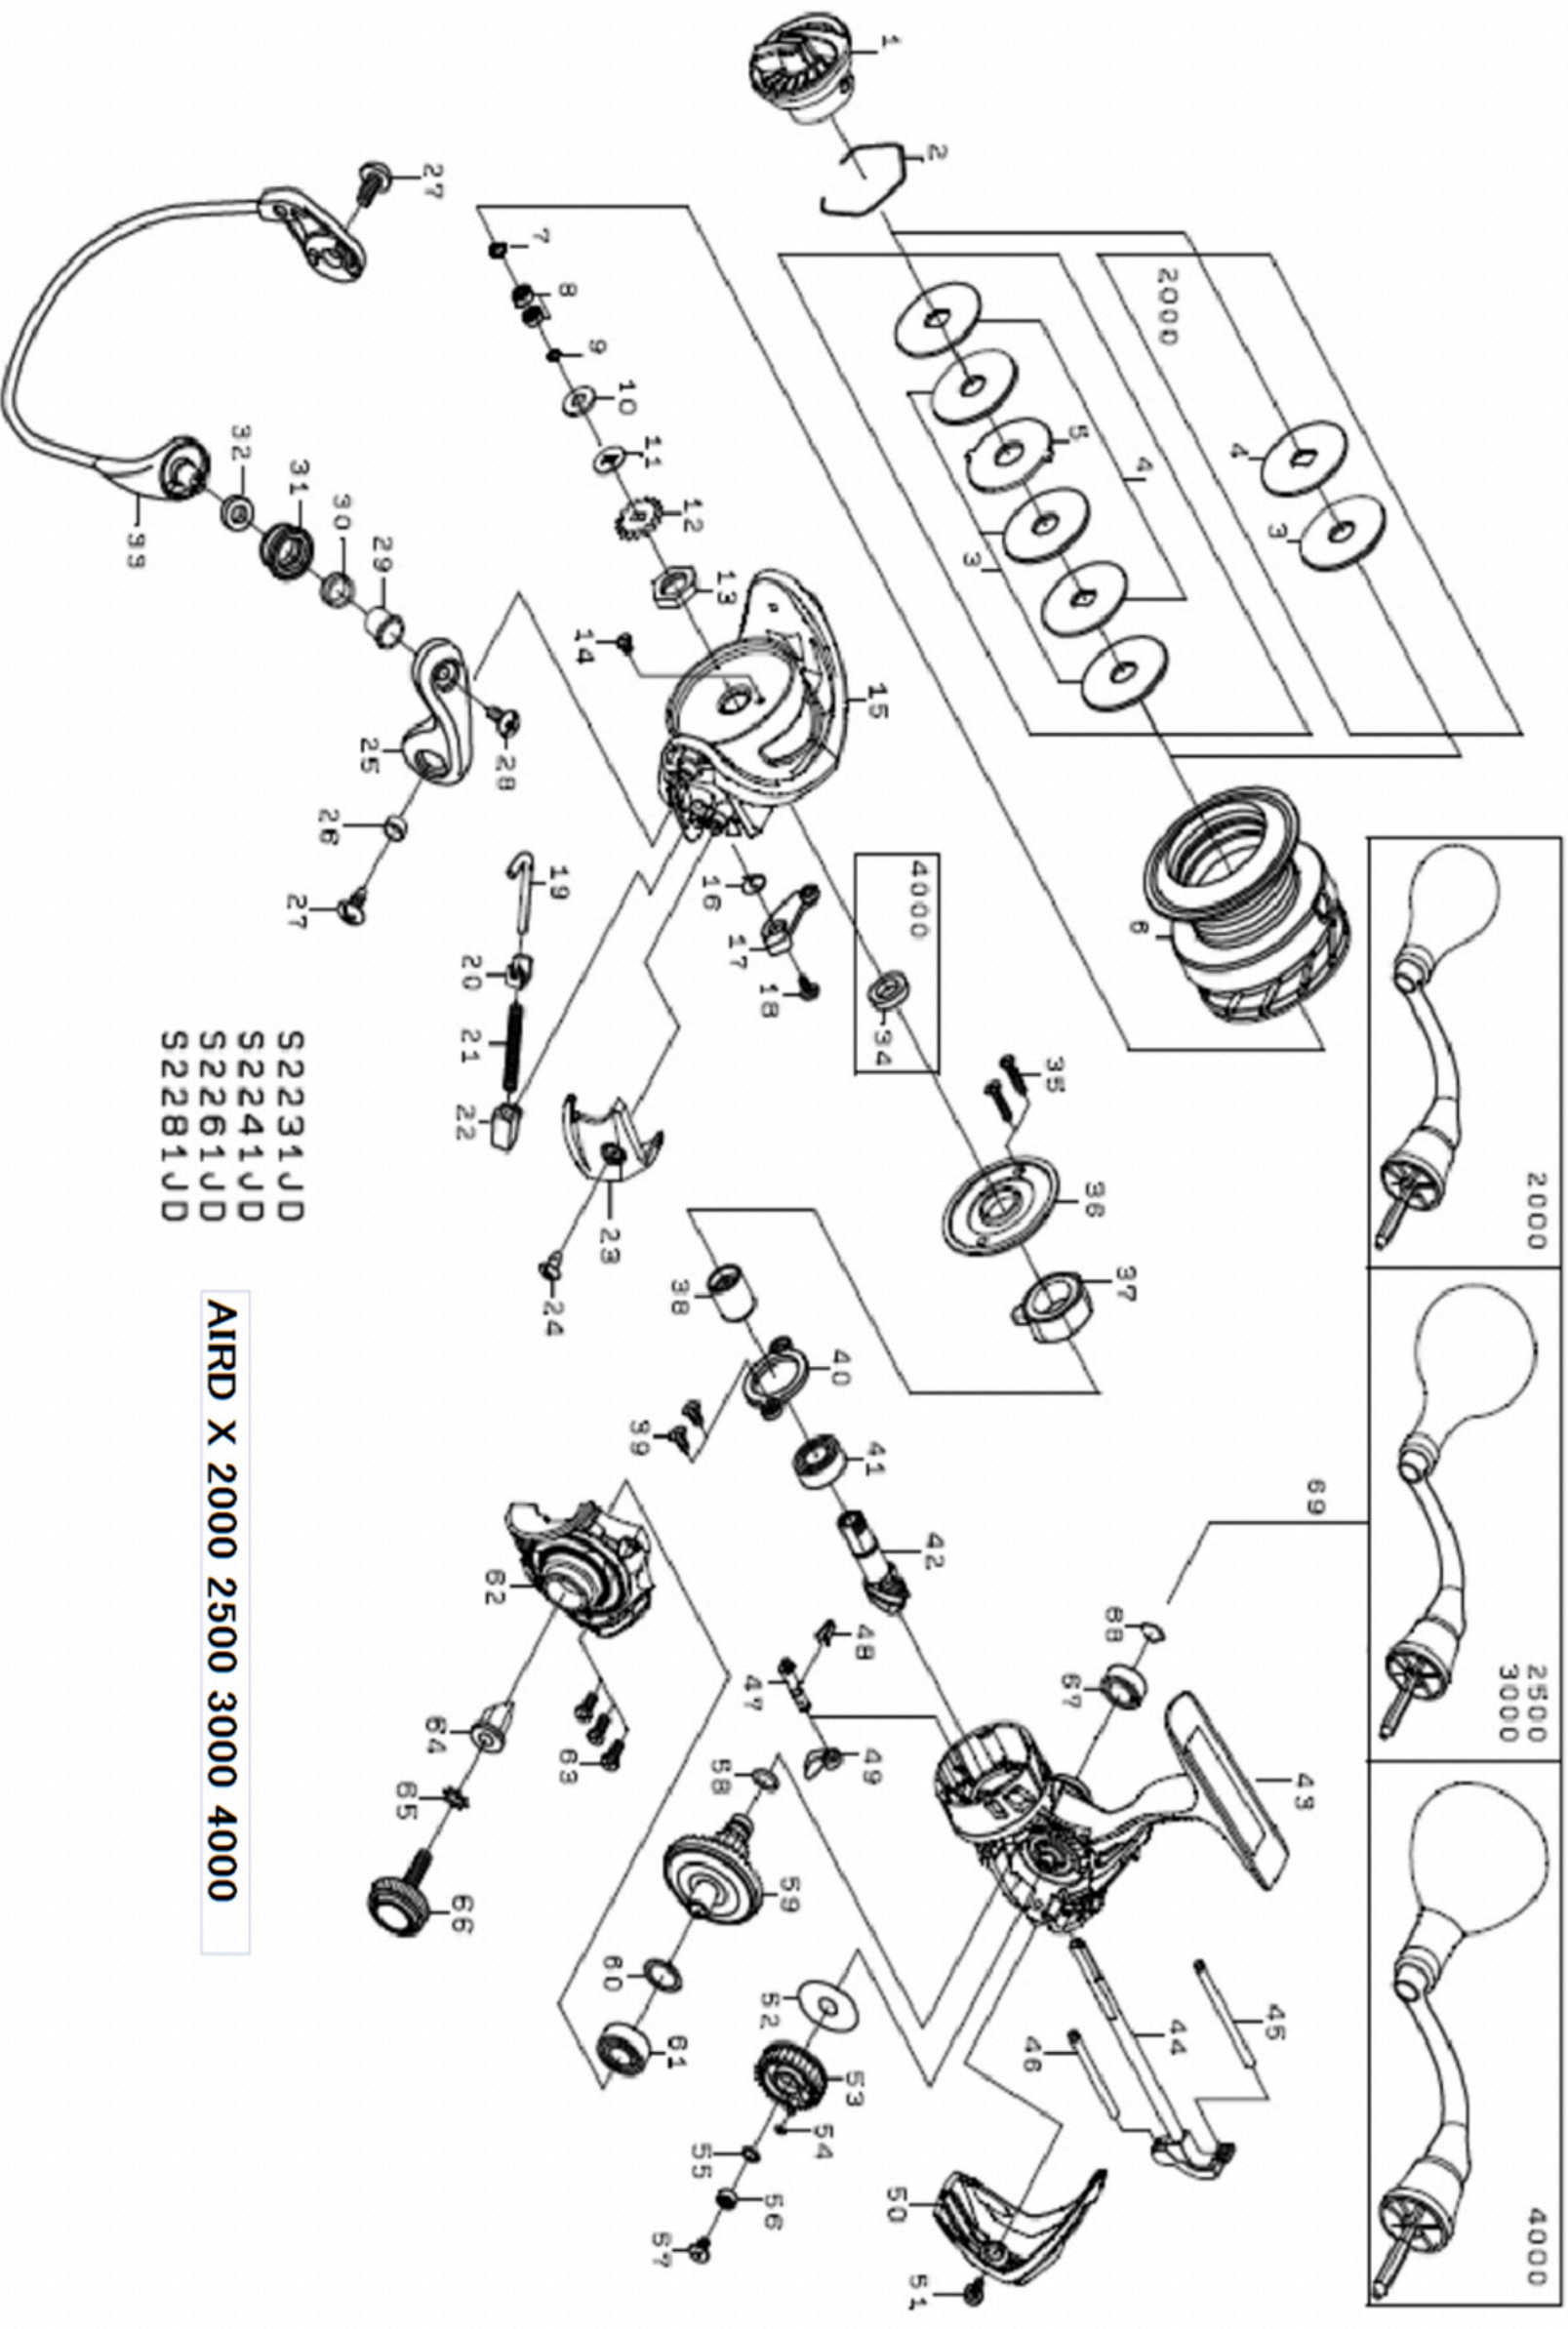

AIRD X 3000

Feel Alive.

Please quote by part number, not key number when ordering.

spares@daiwaaustralia.com.au

PH: (02) 8644 8644

- S22231JD
- S22241JD
- S22261JD
- S22281JD

AIRD X 2000 2500 3000 4000

REEL NAME	MGFT CODE	KEY NO	PARTS CODE	DESCRIPTION
AIRD X 3000	S2261JD	1	6Q182201	Drag Knob
AIRD X 3000	S2261JD	2	6F373301	Drag Washer Retainer
AIRD X 3000	S2261JD	3	6E136001	Drag Washer
AIRD X 3000	S2261JD	4	6E467201	Key Washer
AIRD X 3000	S2261JD	5	63733606	Eared Washer
AIRD X 3000	S2261JD	2~6	6Q282501	Spool Assembly
AIRD X 3000	S2261JD	7	6G213001	"O"-Ring (A)
AIRD X 3000	S2261JD	8	6G469005	Ball Bearing (A)
AIRD X 3000	S2261JD	9	6B411706	Washer (A)
AIRD X 3000	S2261JD	10	6E398000	Washer (B)
AIRD X 3000	S2261JD	11	6E467101	Washer (C)
AIRD X 3000	S2261JD	12	6G839301	Click Gear
AIRD X 3000	S2261JD	13	6Q122401	Rotor Nut
AIRD X 3000	S2261JD	14	6H022701	Screw (A)
AIRD X 3000	S2261JD	15	6Q129204	Rotor
AIRD X 3000	S2261JD	16	6H413601	Bail Trip Lever Spring
AIRD X 3000	S2261JD	17	6Q129301	Bail Trip Lever
AIRD X 3000	S2261JD	18	6H417701	Screw (B)
AIRD X 3000	S2261JD	19	6Q129501	Bail Spring Shaft
AIRD X 3000	S2261JD	20	6H576101	Retainer
AIRD X 3000	S2261JD	21	6H414201	Bail Spring
AIRD X 3000	S2261JD	22	6Q121501	Bail Spring Holder
AIRD X 3000	S2261JD	23	6Q129602	Cover (A)
AIRD X 3000	S2261JD	24	6G270801	Screw (C)
AIRD X 3000	S2261JD	25	6Q121604	Bail Arm
AIRD X 3000	S2261JD	26	6Q121701	Collar (A)
AIRD X 3000	S2261JD	27	6G205001	Screw (D)
AIRD X 3000	S2261JD	28	6G195602	Screw (E)
AIRD X 3000	S2261JD	29	6G195501	Collar (B)
AIRD X 3000	S2261JD	30	6G220701	Collar (C)
AIRD X 3000	S2261JD	31	6J089902	Line Roller
AIRD X 3000	S2261JD	32	6Q203401	Collar (D)
AIRD X 3000	S2261JD	33	6Q282401	Bail Assembly
AIRD X 3000	S2261JD	34	----	Collar (E)
AIRD X 3000	S2261JD	35	6G837101	Screw (F)
AIRD X 3000	S2261JD	36	6Q129001	Cap
AIRD X 3000	S2261JD	37	6H992901	Roller Clutch
AIRD X 3000	S2261JD	38	6J001401	Spacing Sleeve
AIRD X 3000	S2261JD	39	6Q126201	Screw (G)
AIRD X 3000	S2261JD	40	6H411501	Bearing Retainer (A)
AIRD X 3000	S2261JD	41	6G535104	Ball Bearing (B)
AIRD X 3000	S2261JD	42	6Q201301	Pinion Gear
AIRD X 3000	S2261JD	43	6Q282201	Body
AIRD X 3000	S2261JD	44	6Q168601	Main Shaft
AIRD X 3000	S2261JD	45	6Q126302	Stabilizer Bar (A)
AIRD X 3000	S2261JD	46	6Q119102	Stabilizer Bar (B)
AIRD X 3000	S2261JD	47	6Q118101	Anti-Reverse Cam
AIRD X 3000	S2261JD	48	6H697801	Anti-Reverse Cam Spring
AIRD X 3000	S2261JD	49	6Q118001	Anti-Reverse Lever
AIRD X 3000	S2261JD	50	6Q129102	Rear Cover
AIRD X 3000	S2261JD	51	6G270801	Screw (H)
AIRD X 3000	S2261JD	52	6H595701	Washer (D)
AIRD X 3000	S2261JD	53	6Q128201	Oscillate Gear
AIRD X 3000	S2261JD	54	6G466001	"O"-Ring (B)
AIRD X 3000	S2261JD	55	6H129200	Washer (E)
AIRD X 3000	S2261JD	56	6G469005	Ball Bearing (C)
AIRD X 3000	S2261JD	57	6Q126101	Screw (I)
AIRD X 3000	S2261JD	58	6G670501	"O"-Ring (C)
AIRD X 3000	S2261JD	59	6Q167201	Drive Gear
AIRD X 3000	S2261JD	60	63758500	Washer (F)
AIRD X 3000	S2261JD	61	6G467302	Ball Bearing (D)
AIRD X 3000	S2261JD	62	6Q282301	Side Cover
AIRD X 3000	S2261JD	63	6G115001	Screw (J)
AIRD X 3000	S2261JD	64	6F721001	Collar (F)
AIRD X 3000	S2261JD	65	61608401	Washer (G)
AIRD X 3000	S2261JD	66	6Q132402	Handle Screw
AIRD X 3000	S2261JD	67	6G522702	Ball Bearing (E)
AIRD X 3000	S2261JD	68	6G472401	Bearing Retainer (B)
AIRD X 3000	S2261JD	69	6Q281101	Handle Assembly
AIRD X 3000	S2261JD	200	6H088709	Handle Knob As
AIRD X 3000	S2261JD	201	6G469005	Ball Bearing
AIRD X 3000	S2261JD	202	6B411700	Washer
AIRD X 3000	S2261JD	203	6B679308	Truss Head Screw
AIRD X 3000	S2261JD	204	6Q281301	Screw As